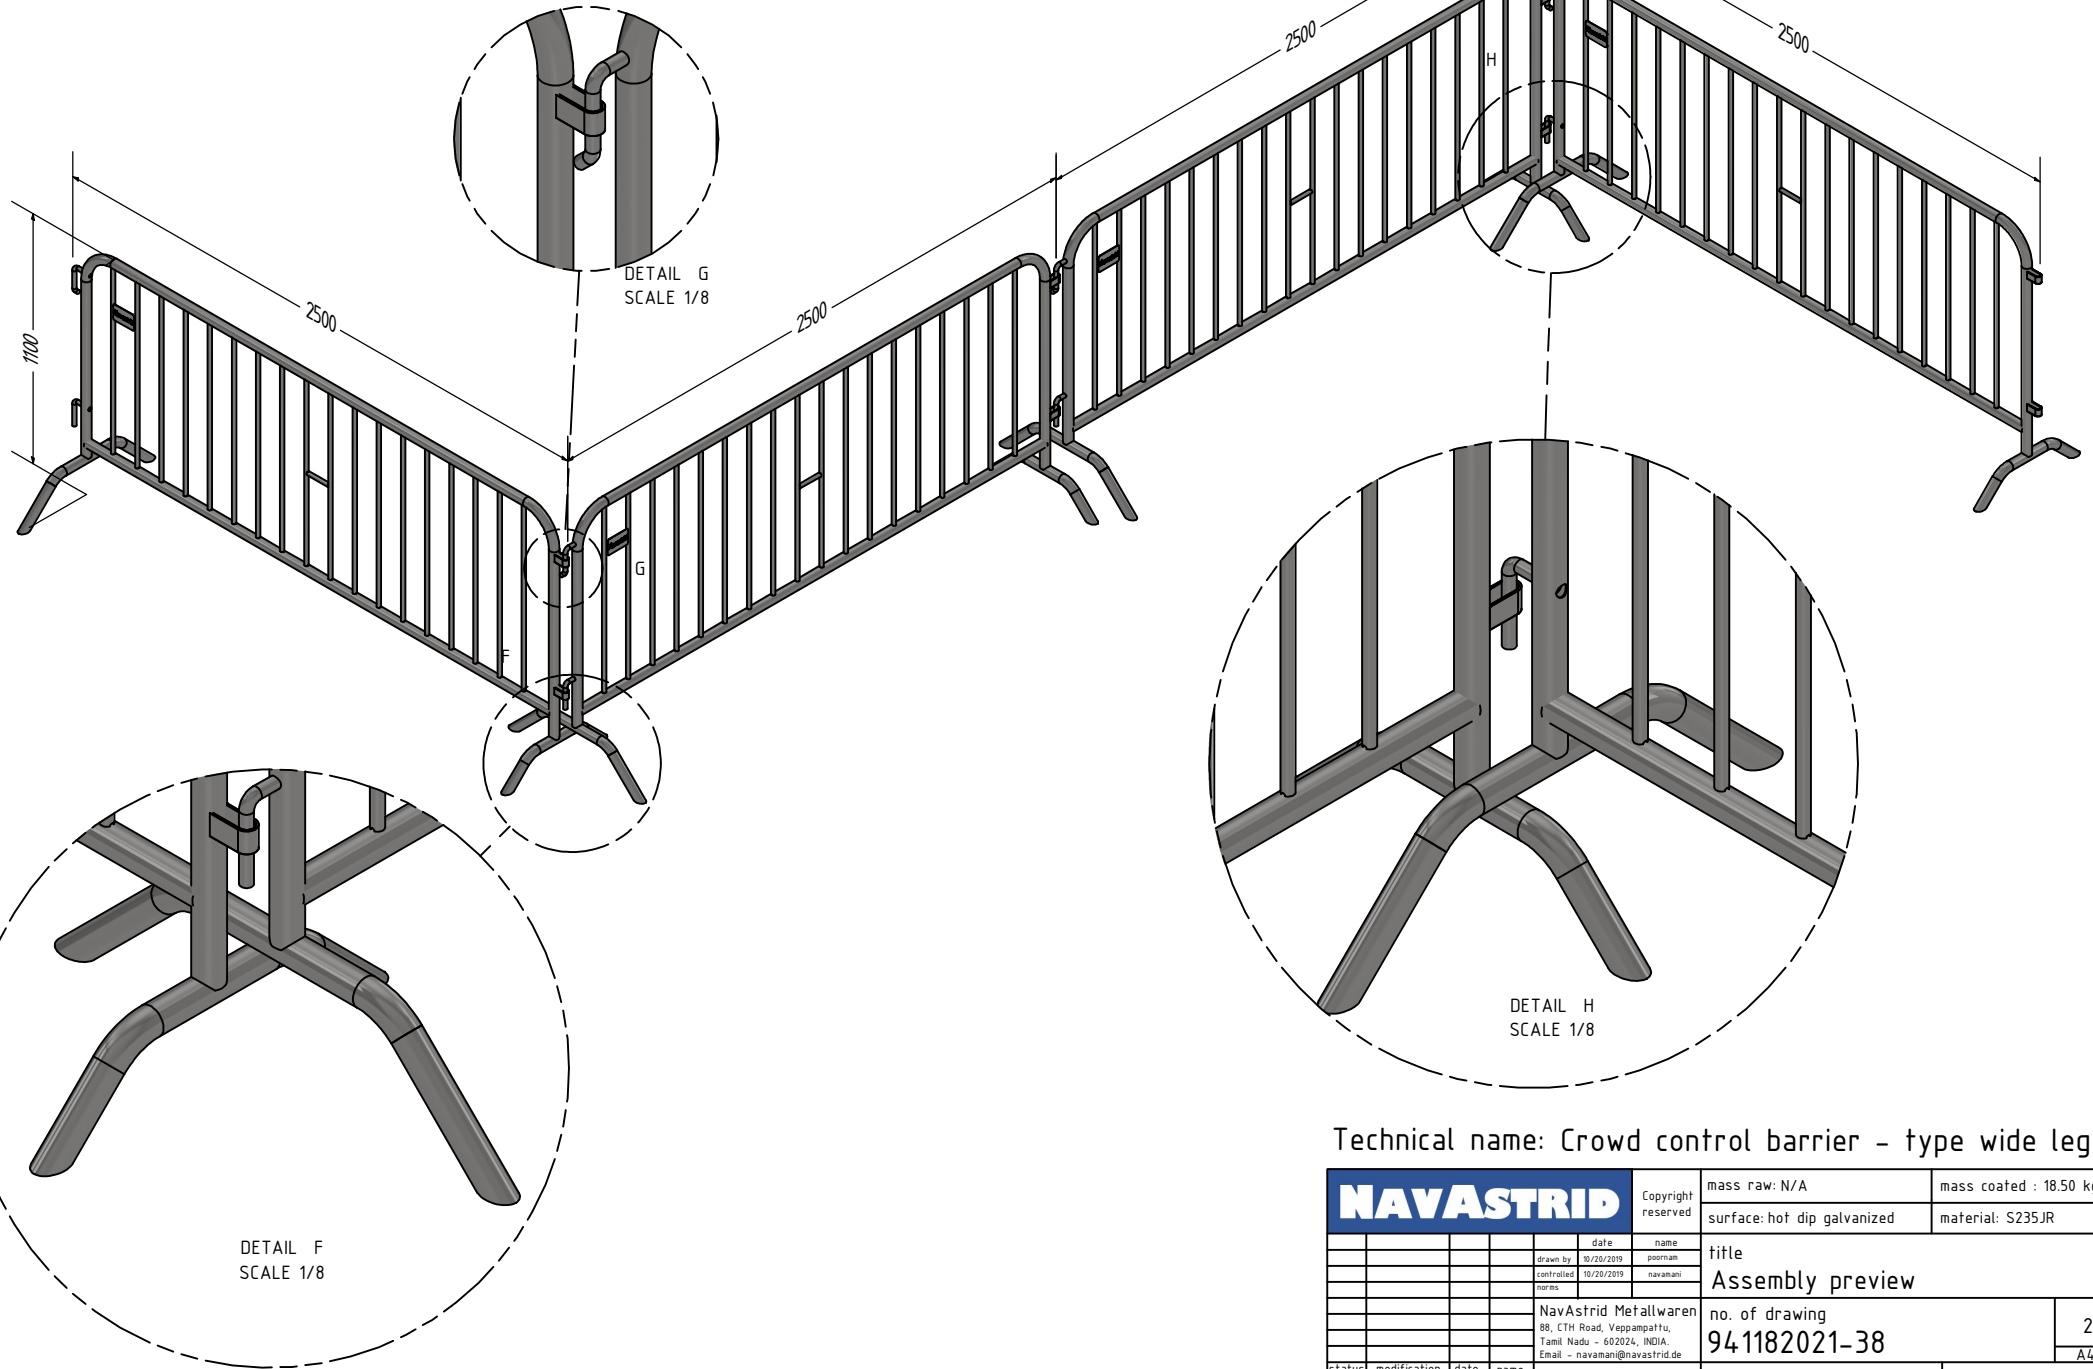

Technical name: Crowd control barrier - type WIDE leg

NAVASTRID		Copyright reserved	mass raw: 17.40 kg	mass coated : 18.50 kg
			surface: hot dip galvanized	material: S235JR
title			Barrier - 2.5m (Ø38 frame)	
no. of drawing			1	
4B7-045-38 Typ2			A4	
status	modification	date	name	

NavAstrid Metallwaren
 88, CTH Road, Veppampattu,
 Tamil Nadu - 602024, INDIA.
 Email - navaman@navastrid.de

Product Demonstration

Technical name: Crowd control barrier - type wide leg

NAVASTRID		Copyright reserved	mass raw: N/A	mass coated : 18.50 kg
			surface: hot dip galvanized	material: S235JR
		date	title	
		drawn by	Assembly preview	
		controlled		
		notes		
NavAstrid Metallwaren 88, CTH Road, Veppampattu, Tamil Nadu - 602024, INDIA. Email - navamani@navastrid.de			no. of drawing	2
			941182021-38	A4
status	modification	date		

Technical name: Crowd control barrier - type wide leg

NAVASTRID		Copyright reserved	mass raw: N/A	mass coated : 18.50 kg
			surface: hot dip galvanized	material: S235JR
			title	
			Assembly preview	
			no. of drawing	3
			94.1182021-38	A4
status	modification	date	name	