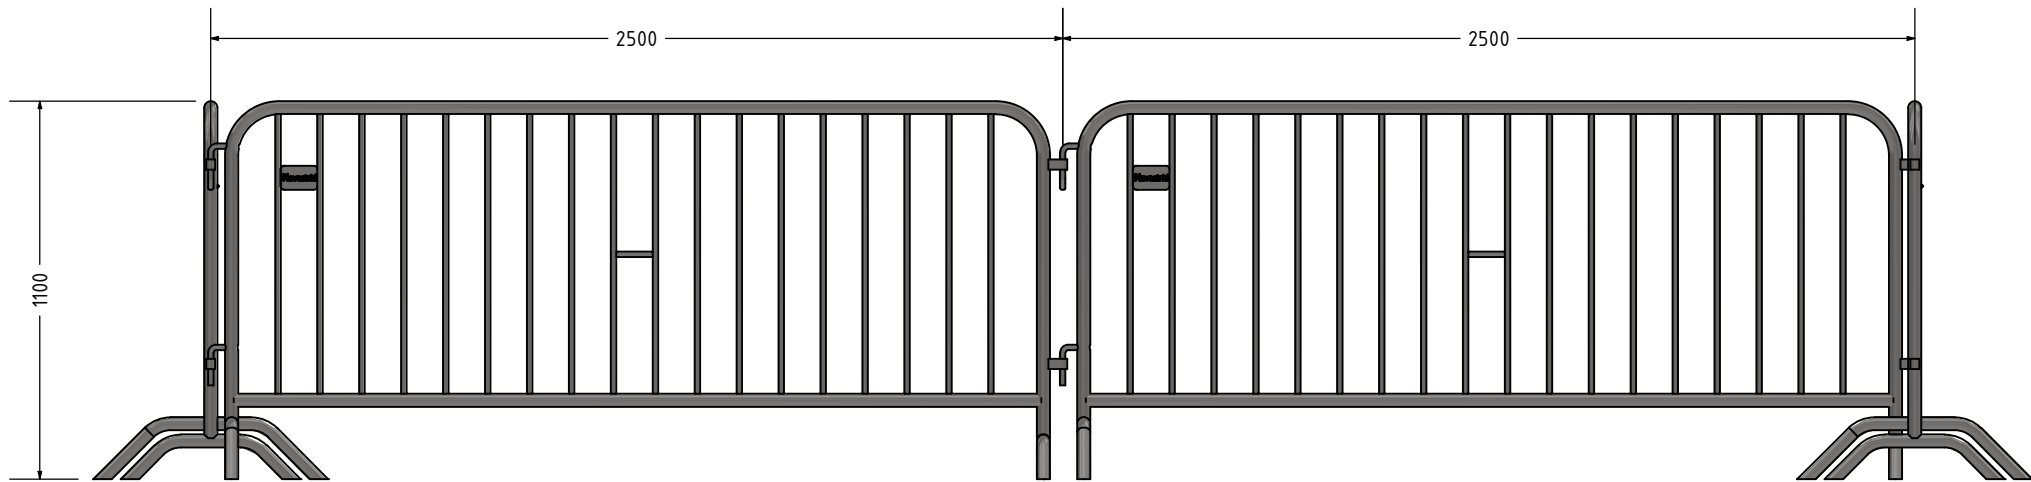

Technical name: Crowd control barrier - type wide leg

NAVASTRID		Copyright reserved	mass raw: N/A	mass coated : 18.50 kg
			surface: hot dip galvanized	material: S235JR
			title	
			Assembly preview	
			no. of drawing	3
			94.1182021-38	A4
status	modification	date	name